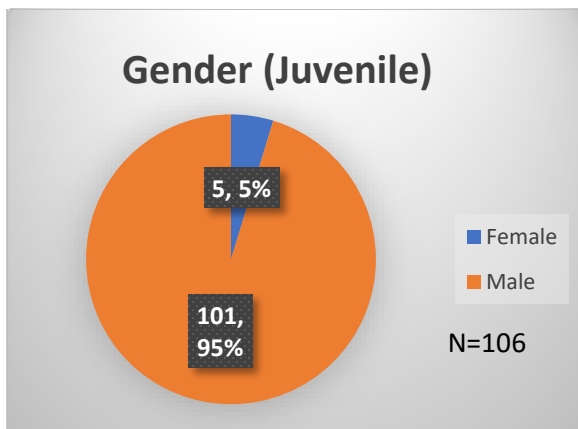

Daily Data Dashboard – January 13, 2023

Demographics for JTDC Population

Friday Morning Midnight Count

Total # of probation Involved youth¹: 1,049

¹ Probation Active: Any youth who is pending sentencing with an active social history, has been formally placed on probation or supervision with Cook County Juvenile Probation on the date of the report.

*Age, Gender and Race for Criminal Court population (N=1) is not represented in this report.

Data sources: cFive Supervisor – Probation Population and RMIS – JTDC Population

Daily Data Dashboard – January 13, 2023
Demographics for JTDC Population
Friday Morning Midnight Count