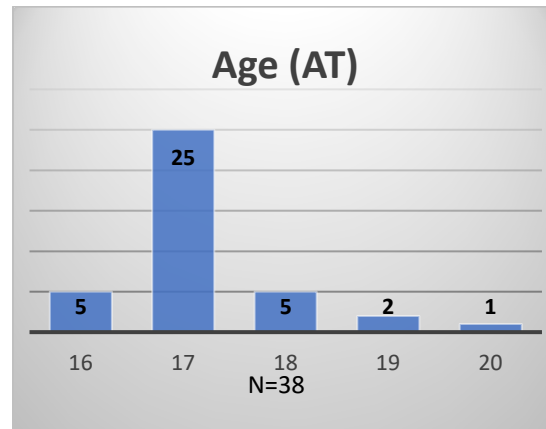

Daily Data Dashboard – January 13, 2023

Demographics for JTDC Population

Friday Morning Midnight Count

Total # of probation Involved youth¹: 1,049

¹ Probation Active: Any youth who is pending sentencing with an active social history, has been formally placed on probation or supervision with Cook County Juvenile Probation on the date of the report.

*Age, Gender and Race for Criminal Court population (N=1) is not represented in this report.

Data sources: cFive Supervisor – Probation Population and RMIS – JTDC Population

Daily Data Dashboard – January 13, 2023
Demographics for JTDC Population
Friday Morning Midnight Count