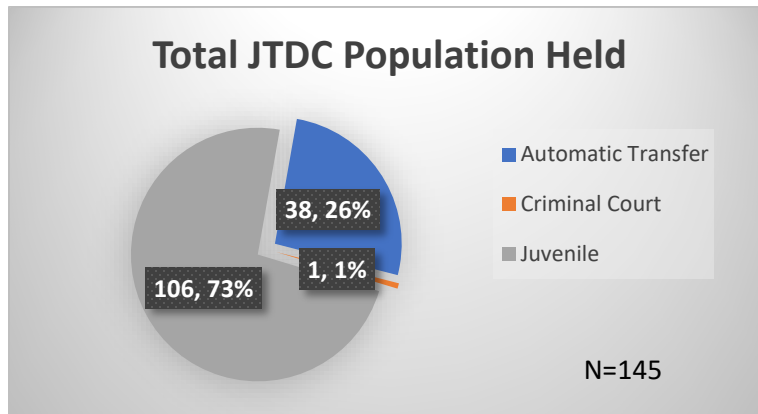

Daily Data Dashboard – January 13, 2023

Demographics for JTDC Population

Friday Morning Midnight Count

Total # of probation Involved youth¹: 1,049

¹ Probation Active: Any youth who is pending sentencing with an active social history, has been formally placed on probation or supervision with Cook County Juvenile Probation on the date of the report.

*Age, Gender and Race for Criminal Court population (N=1) is not represented in this report.

Data sources: cFive Supervisor – Probation Population and RMIS – JTDC Population

Daily Data Dashboard – January 13, 2023
Demographics for JTDC Population
Friday Morning Midnight Count