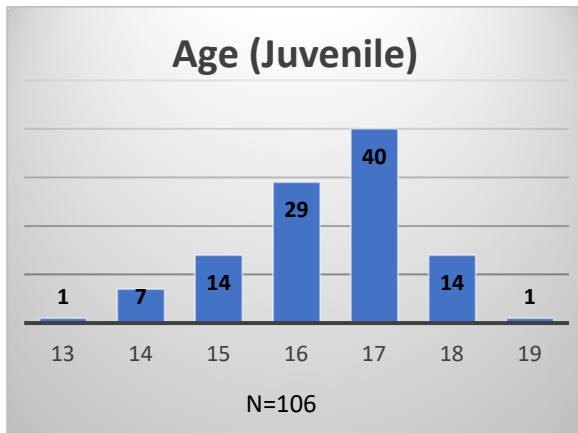

Daily Data Dashboard – January 13, 2023

Demographics for JTDC Population

Friday Morning Midnight Count

Total # of probation Involved youth¹: 1,049

¹ Probation Active: Any youth who is pending sentencing with an active social history, has been formally placed on probation or supervision with Cook County Juvenile Probation on the date of the report.

*Age, Gender and Race for Criminal Court population (N=1) is not represented in this report.

Data sources: cFive Supervisor – Probation Population and RMIS – JTDC Population

Daily Data Dashboard – January 13, 2023
Demographics for JTDC Population
Friday Morning Midnight Count