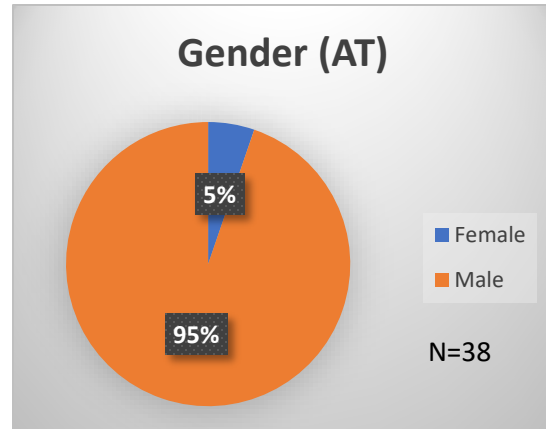

Daily Data Dashboard – January 13, 2023

Demographics for JTDC Population

Friday Morning Midnight Count

Total # of probation Involved youth¹: 1,049

¹ Probation Active: Any youth who is pending sentencing with an active social history, has been formally placed on probation or supervision with Cook County Juvenile Probation on the date of the report.

*Age, Gender and Race for Criminal Court population (N=1) is not represented in this report.

Data sources: cFive Supervisor – Probation Population and RMIS – JTDC Population

Daily Data Dashboard – January 13, 2023
Demographics for JTDC Population
Friday Morning Midnight Count